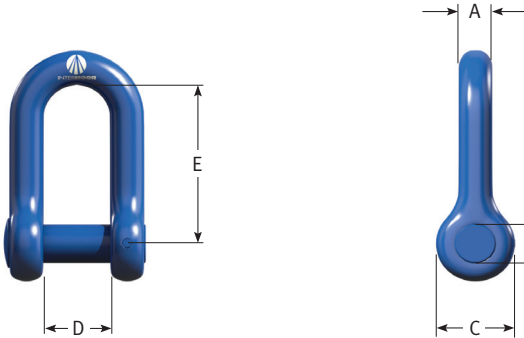

Round Pin End Joining Shackle

Round Pin End Joining Shackle

Chain (mm)	A	B	C	D	E
64	77	90	192	90	378
76	91	106	228	106	448
84	101	118	252	118	496
92	110	129	276	129	543
102	122	143	306	143	602
108	130	151	324	151	637
114	137	160	342	160	673

NOTE Other sizes are available. Specification sheet is available on request.

January 15