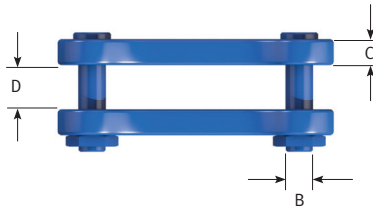

Double Pin Connector
Shackle (Snotter)

Double Pin Connector Shackle (Snotter)

SWL tonnes	A mm	B mm	C mm	D mm
100	800	90	100	100

NOTE Sizes shown to suit 76mm chain, other sizes are available. Specification sheet is available on request.